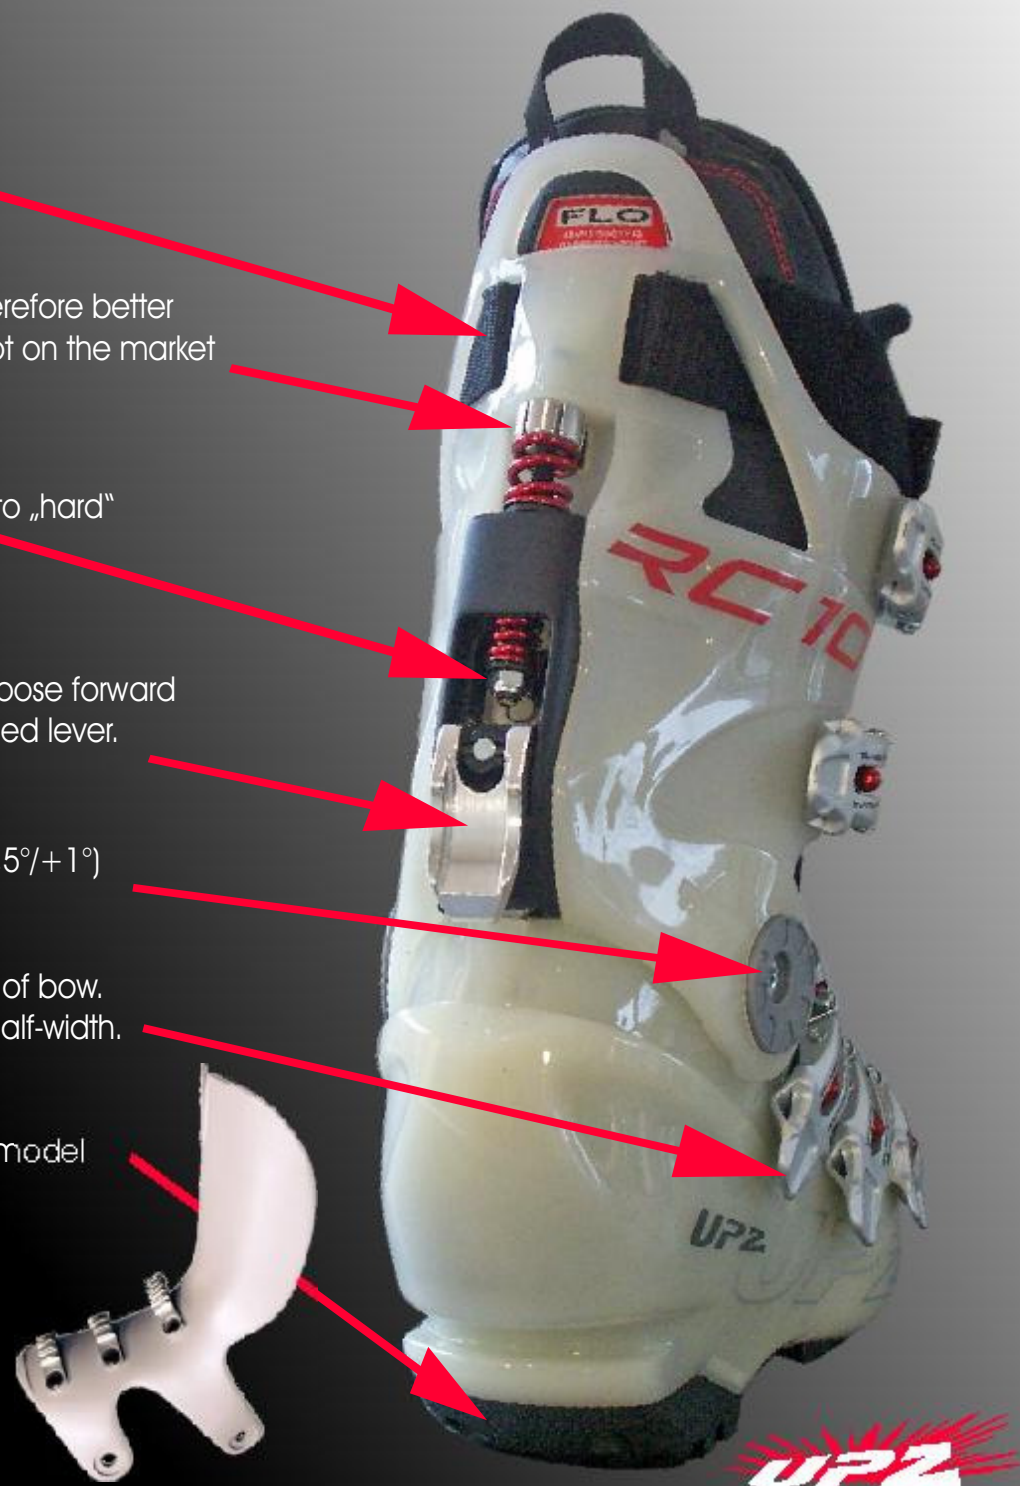

FORWARD FLEX ADJUSTMENT

Stepless adjustable Forward-Flex, enables fine-adjustment of flexion from „soft“ to „hard“ at frontside turns and works independent to the Backward-Flex adjustment.

FORWARD LEAN ADJUSTMENT / RIDE/RELAX LEVER

4 positions Forward-Lean, toolfree adjustable via ride/relax lever. Open lever, choose forward lean ankle with your foot and close lever again. Relax/walk position at fully opened lever.

TRIPLE CANTING

5 positions Canting, inside and outside adjustable. (Range/side: $-1^{\circ}/-0,5^{\circ}$ / $0^{\circ}/+0,5^{\circ}/+1^{\circ}$)

ALUMINUM RACE BUCKLES

Aluminum-racebuckles, superlight and extrastrong, micro-adjustable via turning of bow. Adjustable cuff-teethparts in 4 positions via screws Torx 20 to equalize different calf-width.

INTERCHANGEABLE SOLE-MODULES

3 Types of Interchangeable sole-adapters are available and fit every UPZ boot model

SNOWBOARD ADAPTER (for snowboard-bindings only)

SKI ADAPTER (for ski- and snowboard bindings)

TOUR ADAPTER (for touring-ski- and snowboardbindings)

INTERCHANGEABLE OUTER-TONGUES

Interchangeable Outer-Tongues enable the adaption of boot-stiffness in the widest range./ easy removable via screws. SOFT / MEDIUM / HARD available